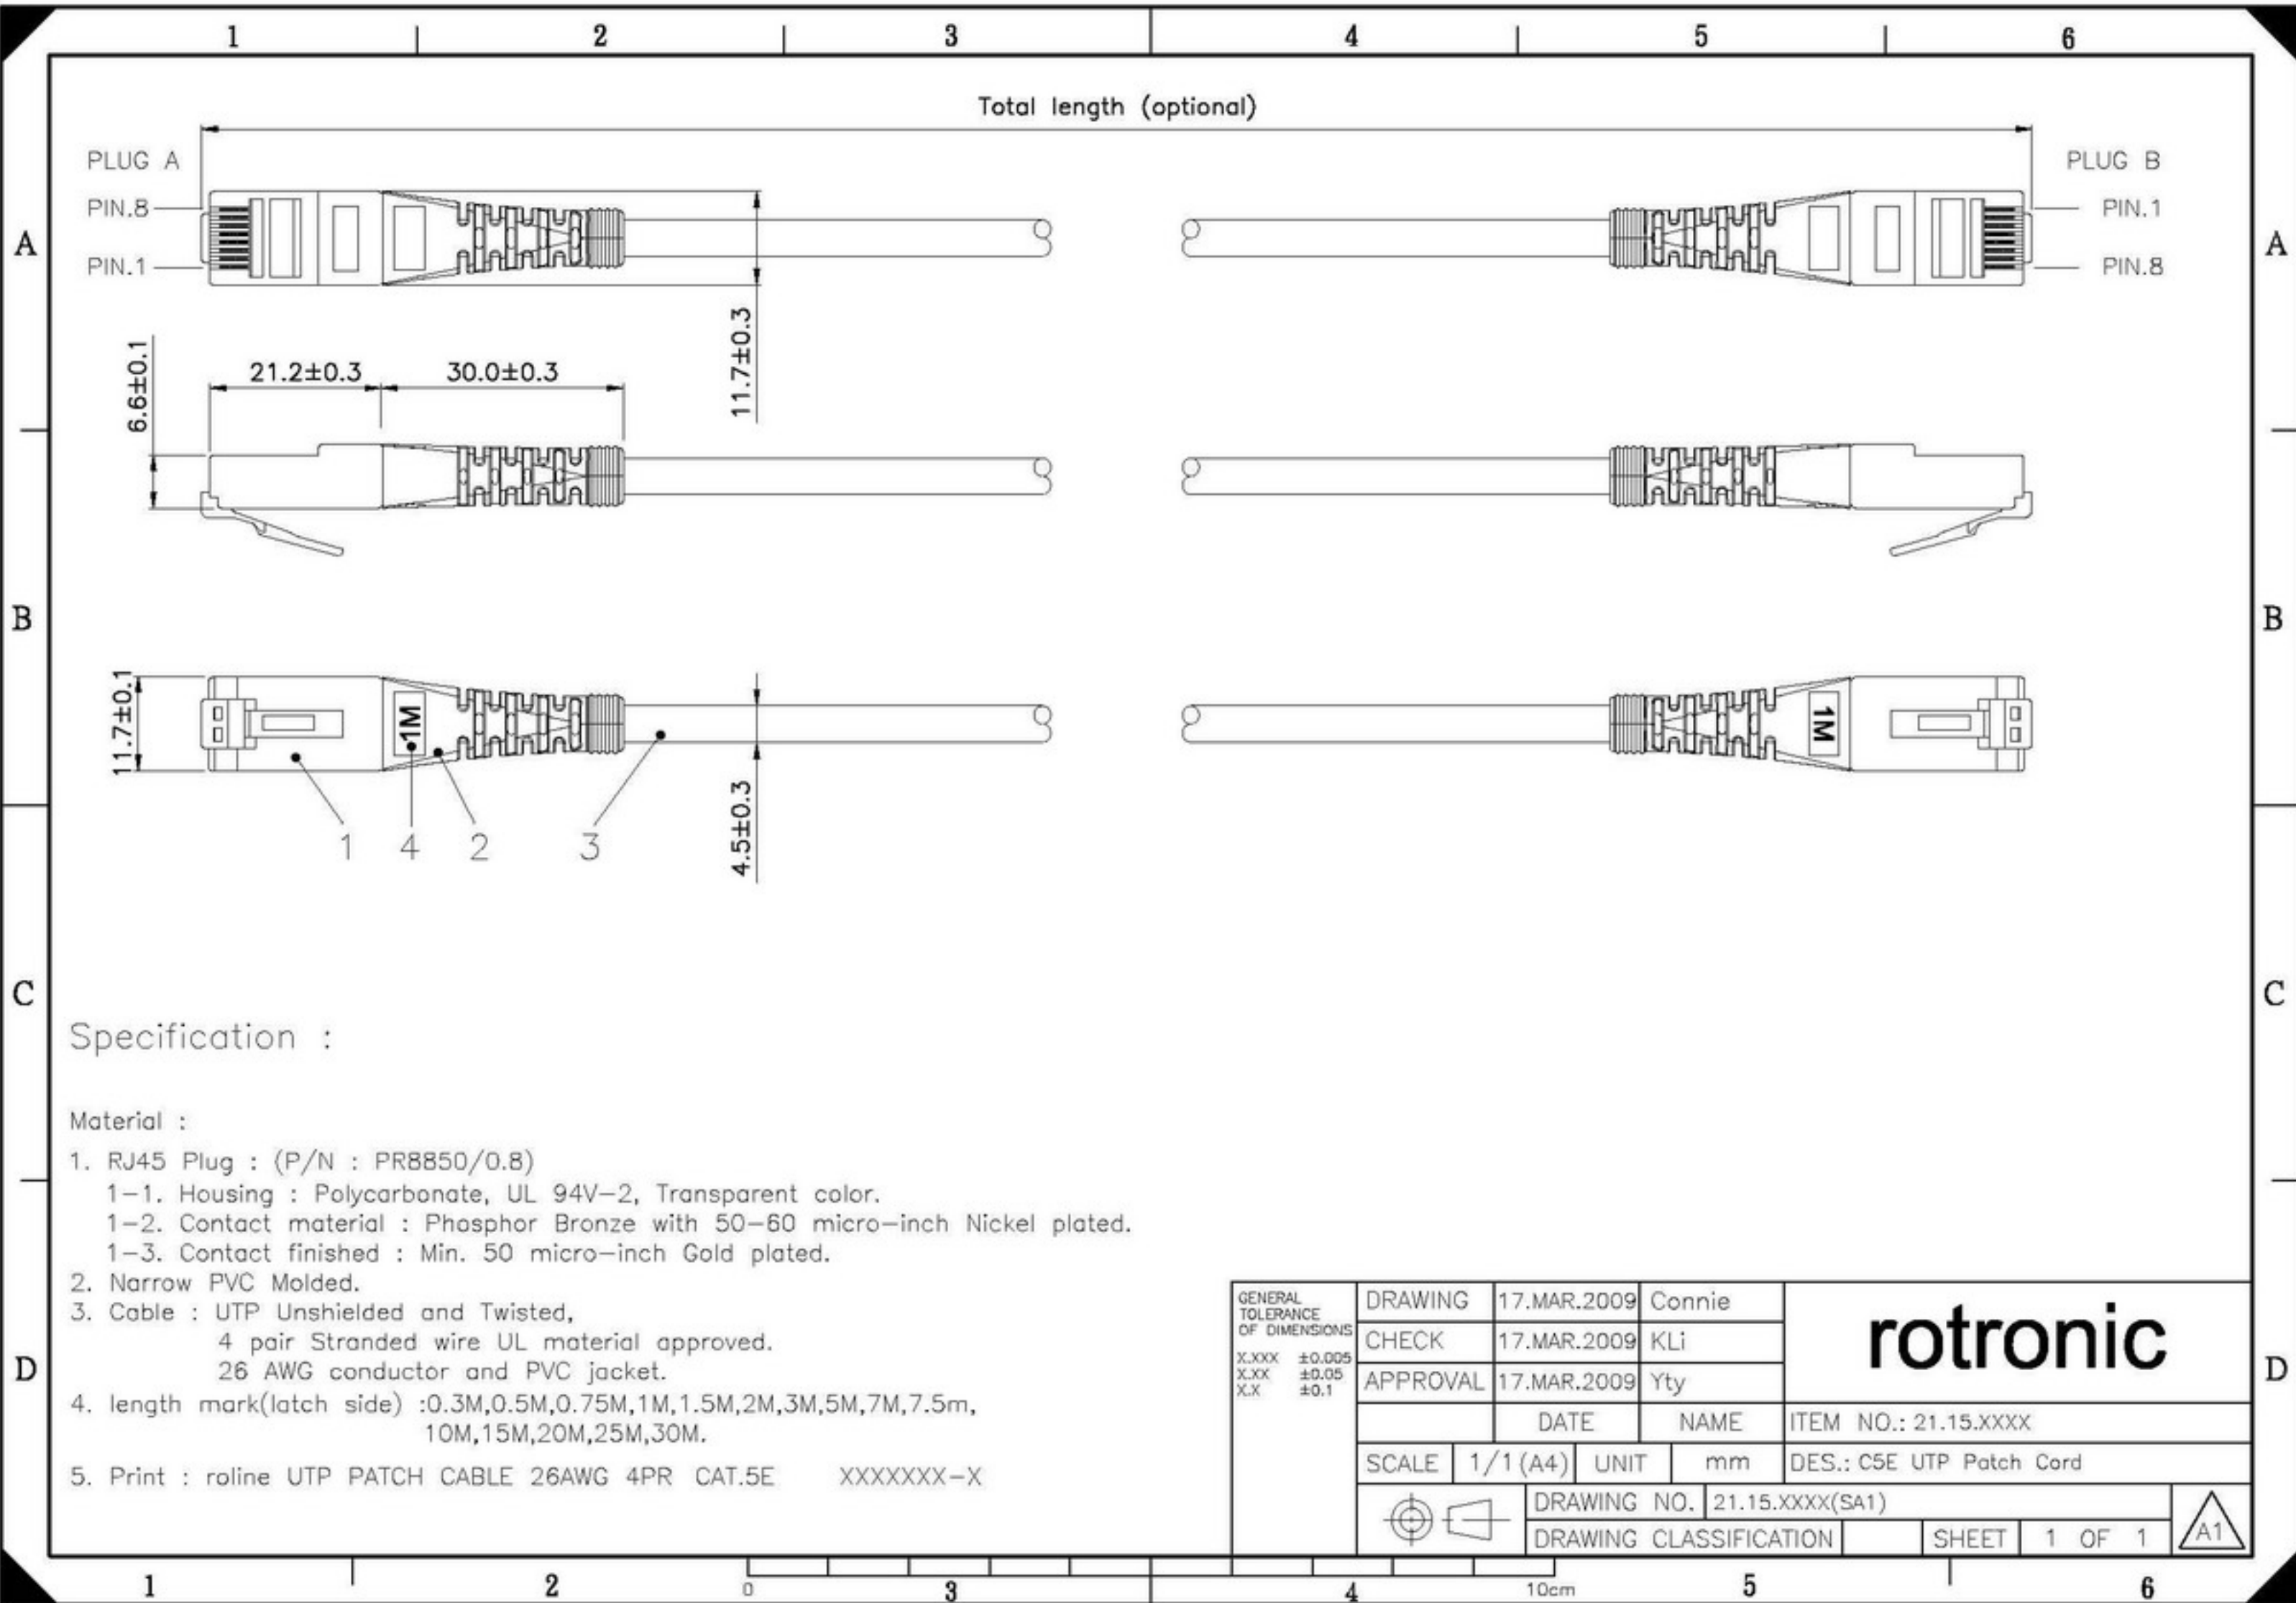

Datenblatt - Fiche technique - Data sheet

**21.15.0525**

ROLINE UTP-Patchkabel konf. Kat. 5e, schwarz, 0,5 m

Cordon ROLINE Cat.5e UTP confectionné, noir, 0,5 m

ROLINE UTP Patch Cord Cat.5e, black, 0.5 m

Specification :

Material :

1. RJ45 Plug : (P/N : PR8850/0.8)
  - 1-1. Housing : Polycarbonate, UL 94V-2, Transparent color.
  - 1-2. Contact material : Phosphor Bronze with 50-60 micro-inch Nickel plated.
  - 1-3. Contact finished : Min. 50 micro-inch Gold plated.
2. Narrow PVC Molded.
3. Cable : UTP Unshielded and Twisted,
  - 4 pair Stranded wire UL material approved.
  - 26 AWG conductor and PVC jacket.
4. length mark(latch side) :0.3M,0.5M,0.75M,1M,1.5M,2M,3M,5M,7M,7.5m, 10M,15M,20M,25M,30M.
5. Print : roline UTP PATCH CABLE 26AWG 4PR CAT.5E XXXXXX-X

GENERAL TOLERANCE OF DIMENSIONS X.XXX ±0.005 X.XX ±0.05 X.X ±0.1	DRAWING	17.MAR.2009	Connie	<b>rotronic</b>
	CHECK	17.MAR.2009	KLi	
	APPROVAL	17.MAR.2009	Yty	
		DATE	NAME	ITEM NO.: 21.15.XXXX
	SCALE 1/1 (A4)	UNIT mm	DES.: C5E UTP Patch Cord	
	DRAWING NO. 21.15.XXXX(SA1)		SHEET 1 OF 1	
	DRAWING CLASSIFICATION			