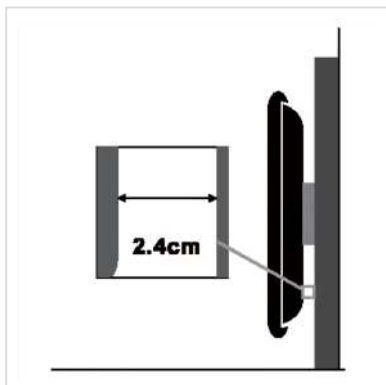

VALUE LCD/Plasma TV Wall Holder, Low Profile, black

Product No.	17.99.1214
Manufacturer	VALUE
Manufacturer No.	17.99.1214
EAN (single piece)	7611990195121

This wall mount allows a very discreet installation of a LCD/Plasma TV, perfect for e.g. a wooden wall.

- Weight capacity: up to 80 kg
- Screen Size: 81 cm up to 152 cm
- Low profile - very small distance to wall
- Material: Steel
- Max. VESA 700 x 500 mm

Technical specifications

Manufacturer	VALUE
Product group	LCD-Monitor arms
Product type	TV Wall Mount
Colour	black
Load capacity	80 kg
Fixing	Wall mount
Rotatable	No
Wall distance	25 mm
Number of monitors	1
Max. Screen diagonal (cm)	152 cm

Min. Screen diagonal (cm)	81 cm
VESA 200 x 200 mm	Yes
VESA 300 x 300 mm	Yes
VESA 400 x 200 mm	Yes
VESA 400 x 300 mm	Yes
VESA 400 x 400 mm	Yes
VESA 600 x 200 mm	Yes
VESA 600 x 400 mm	Yes
VESA 600 x 500 mm	Yes
VESA 700 x 500 mm	Yes
Material group	metal
Weight	3695.7 g
Height of packaging (single piece)	40 mm
Width of packaging (single piece)	250 mm
Depth of packaging (single piece)	810 mm
Package weight (single piece)	4.28 kg