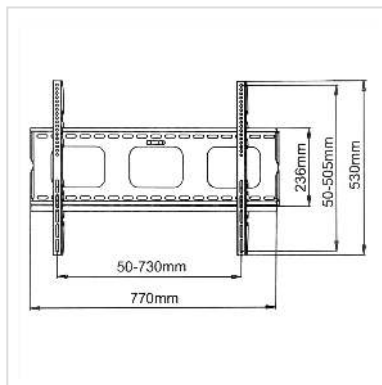

VALUE LCD/Plasma TV Wall Holder, Low Profile, black

Product No.	17.99.1214
Manufacturer	VALUE
Manufacturer No.	17.99.1214
EAN (single piece)	7611990195121

This wall mount allows a very discreet installation of a LCD/Plasma TV, perfect for e.g. a wooden wall.

- Weight capacity: up to 80 kg
- Screen Size: 81 cm up to 152 cm
- Low profile - very small distance to wall
- Material: Steel
- Max. VESA 700 x 500 mm

Technical specifications

Manufacturer	VALUE
Product group	LCD-Monitor arms
Product type	TV Wall Mount
Colour	black
Load capacity	80 kg
Fixing	Wall mount
Rotatable	No
Wall distance	25 mm
Number of monitors	1
Max. Screen diagonal (cm)	152 cm

Min. Screen diagonal (cm)	81 cm
VESA 200 x 200 mm	Yes
VESA 300 x 300 mm	Yes
VESA 400 x 200 mm	Yes
VESA 400 x 300 mm	Yes
VESA 400 x 400 mm	Yes
VESA 600 x 200 mm	Yes
VESA 600 x 400 mm	Yes
VESA 600 x 500 mm	Yes
VESA 700 x 500 mm	Yes
Material group	metal
Weight	3695.7 g
Height of packaging (single piece)	40 mm
Width of packaging (single piece)	250 mm
Depth of packaging (single piece)	810 mm
Package weight (single piece)	4.28 kg